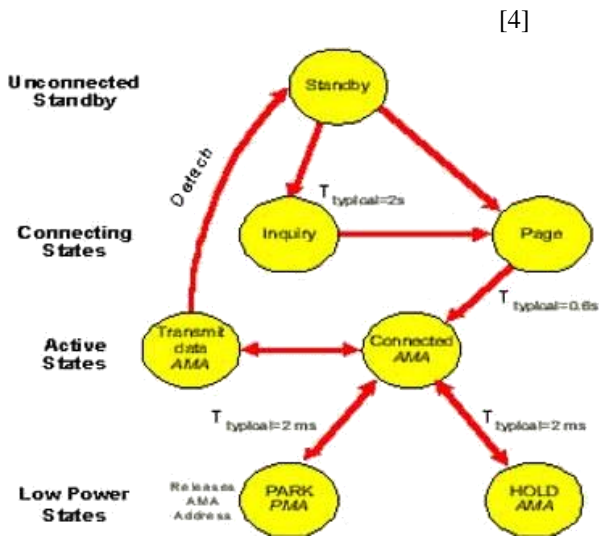

433.9kbps

SCO

64kbps

[8]

2.3

Framework
 TCP/IP HID RFCOMM
 RFCOMM GSM TS0710
 Baseband

7

Baseband Link Manager Link

Scatternet Figure 1

Page

SDP

[4]

Figure 1 Bluetooth Functional Overview[4]

Figure 2 Bluetooth Protocol Stack (SIG Version)[4]

2.5

PDA

3C

3C

1MB[6]

2.4

Figure 2

[5]

L2CAP Radio HCI Application Framework
 Baseband Link Manager L2CAP

PDA